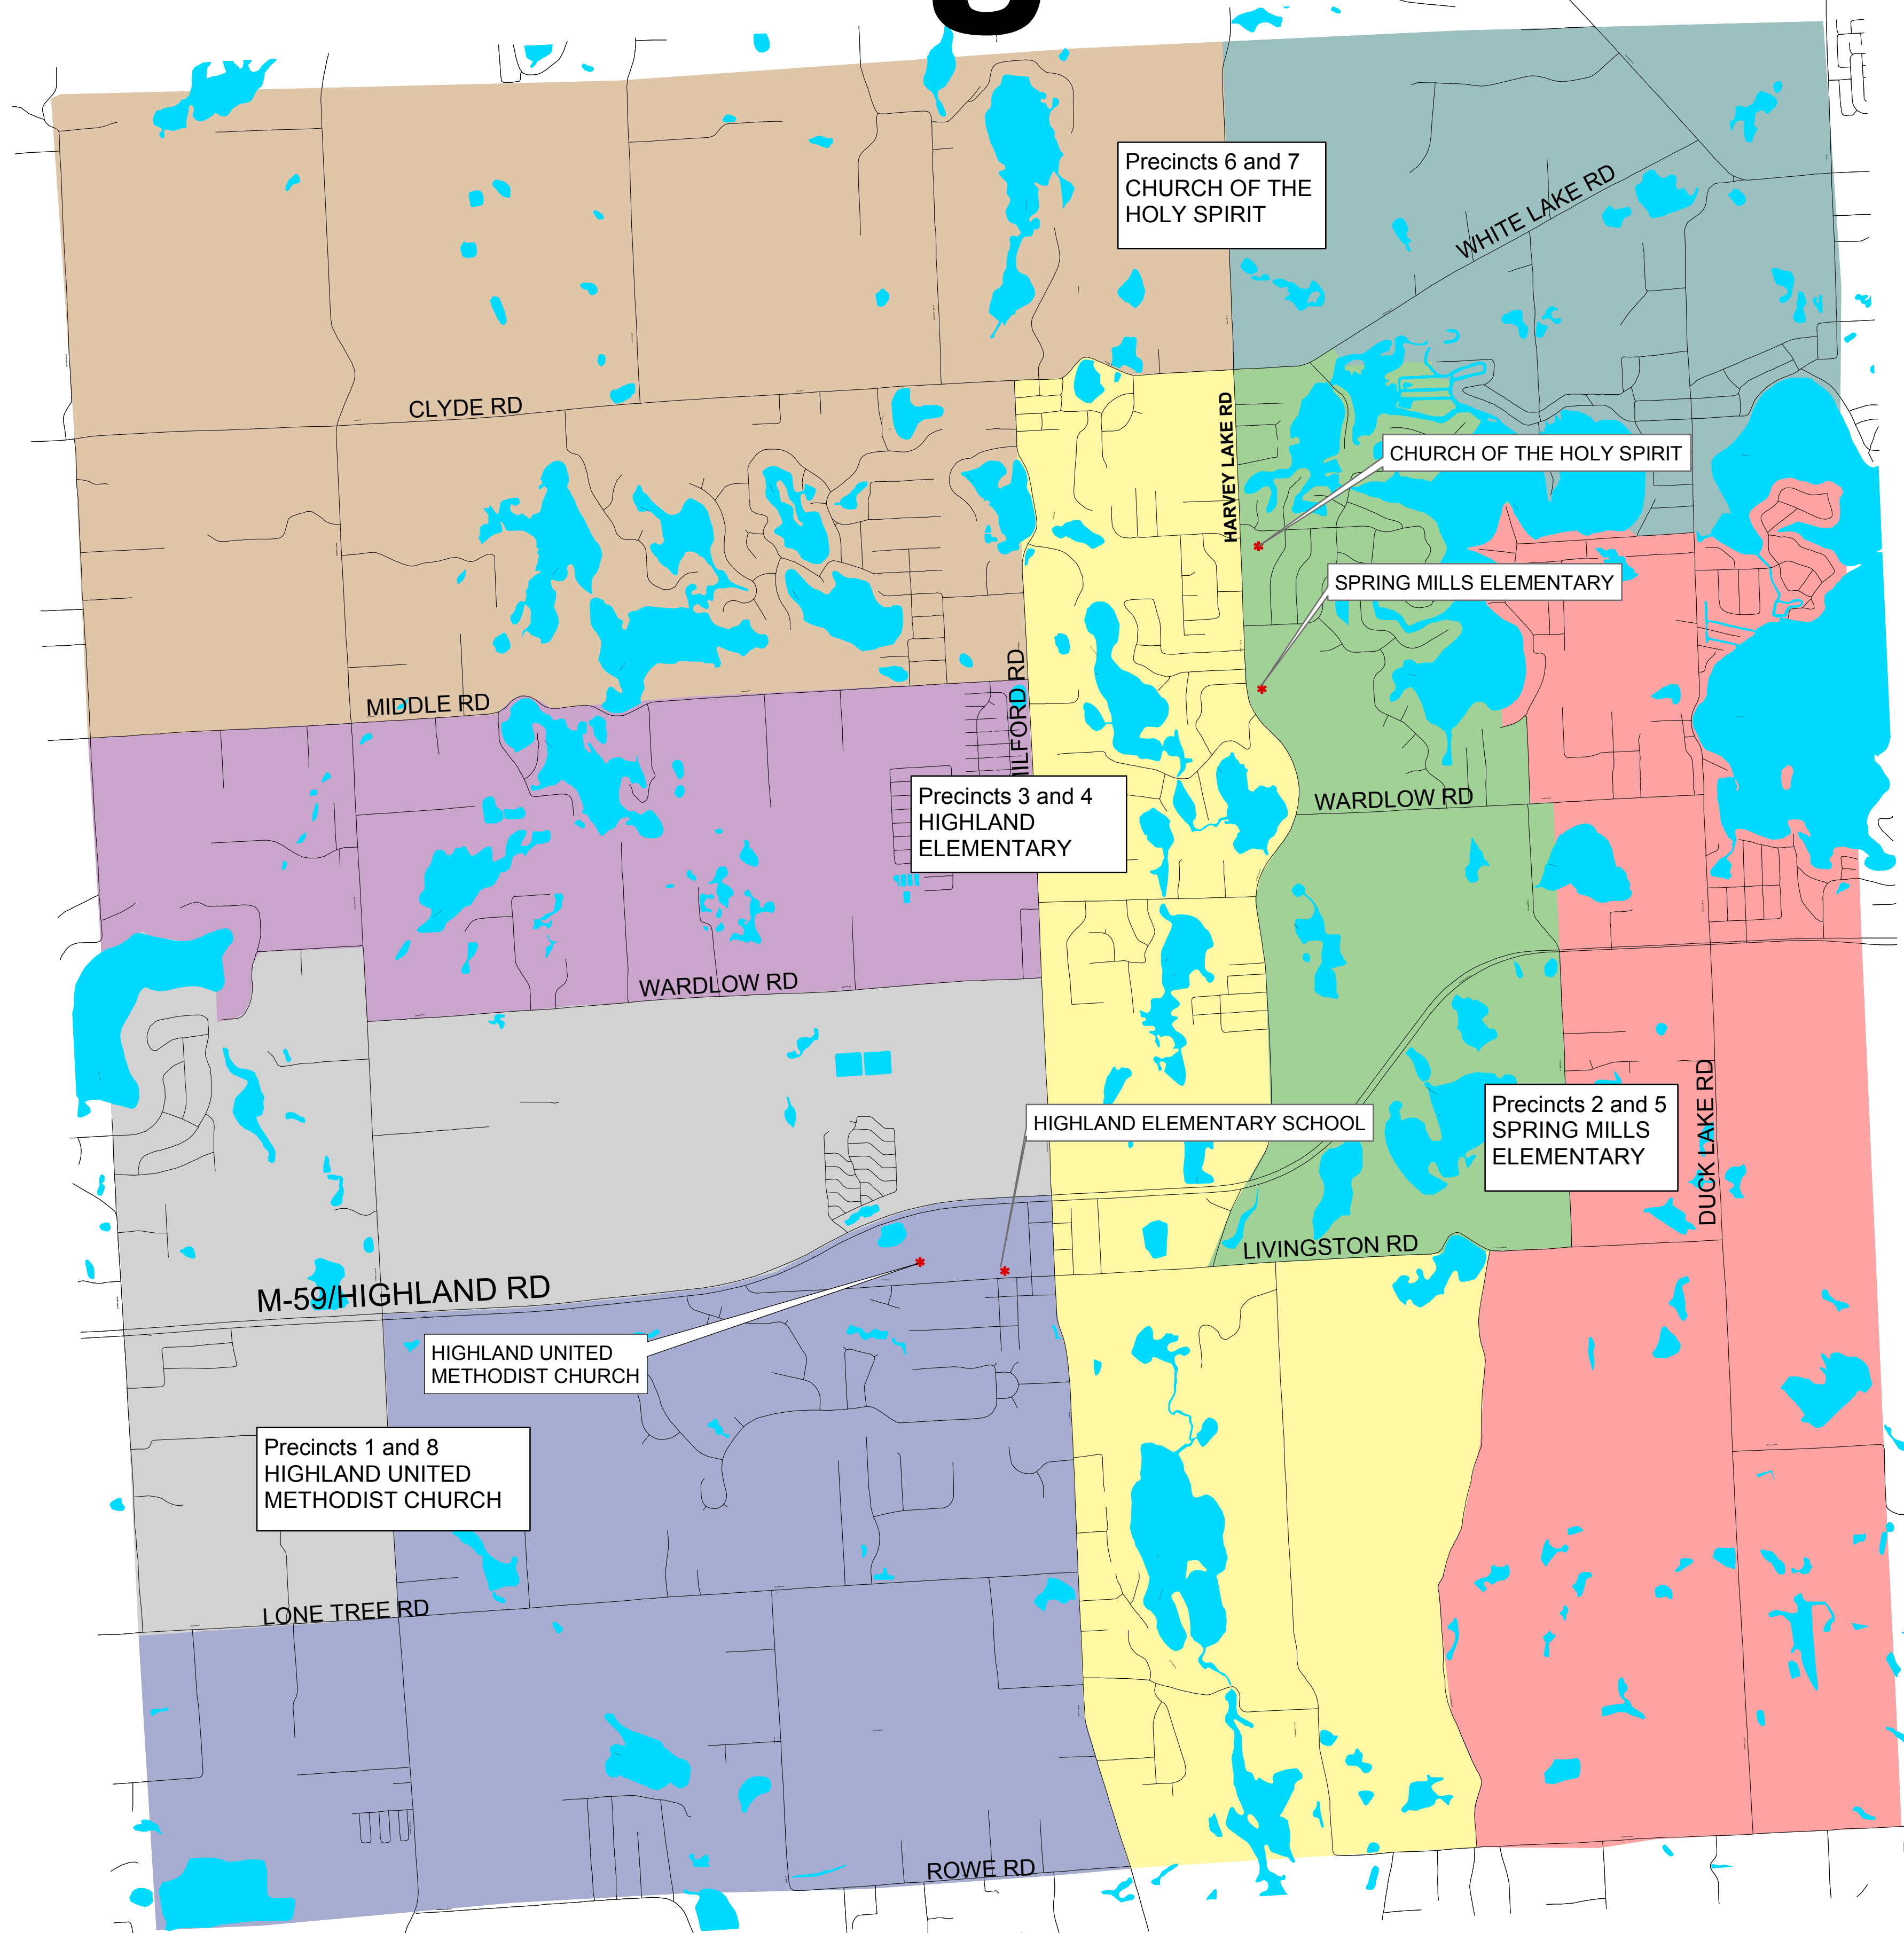

# Voting Precincts

## Legend

- P1** Precinct 1 votes at Highland United Methodist Church  
680 W Livingston Rd.
- P2** Precinct 2 votes at Spring Mills Elementary  
3150 Harvey Lake Rd
- P3** Precinct 3 votes at Highland Elementary  
300 W Livingston Rd
- P4** Precinct 4 votes at Highland Elementary  
300 W. Livingston Rd
- P5** Precinct 5 votes at Spring Mills Elementary  
3150 Harvey Lake Rd
- P6** Precinct 6 votes at Church of the Holy Spirit  
3700 Harvey Lake Rd
- P7** Precinct 7 votes at Church of the Holy Spirit  
3700 Harvey Lake Rd
- P8** Precinct 8 votes at Highland United Methodist Church  
680 W. Livingston Rd

Precinct boundaries have not changed.  
Our next scheduled election is August 7<sup>th</sup>, 2018.